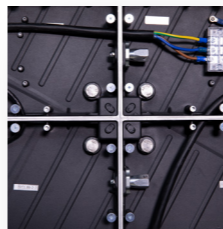

High refresh rate
and high contrast ratio

Lightweight for
easy installation

Two size options:
640x640mm / 640x480mm