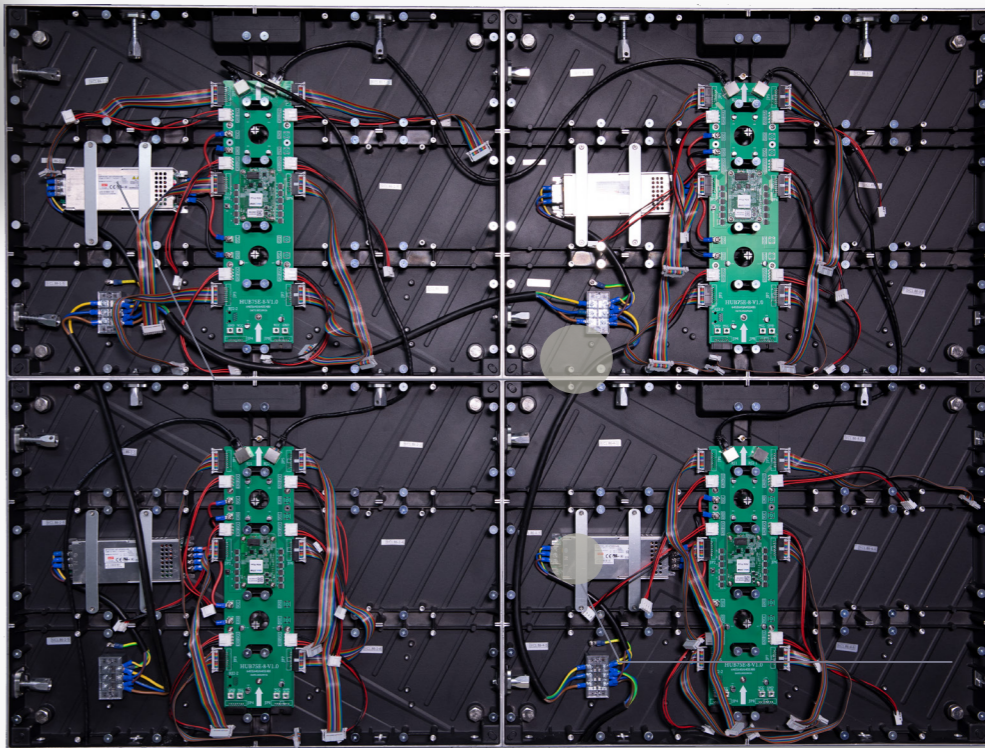

Stage box show[®]
路路娛樂有限公司

StageBox Commercial Indoor Series

SB
CI
Series

High refresh rate
and high contrast ratio

Lightweight for
easy installation

Two size options:
640x640mm / 640x480mm

Die-cast aluminium
cabinet with
perfect alignment
and accuracy.

Easy and accurate
locking system.

Total front service for space saving and easy maintenance

Vacuum tool for easy access and easy maintenance of your screen

Magnetic alignments for better accuracy of your mounted screen.

Technical Parameters

Model	P1.25	PI.53	PI.86	P2	P2.5	P3
SMD	SMD1010	SMD1010	SMD1415	SMD1415	SMD2020	SMD2020
Pixel Pitch	1.25mm	1.53mm	1.86mm	2mm	2.5mm	3.076mm
Module size	320 x 160mm	320 x 160mm	320 x 160mm	320 x 160mm	320 x 160mm	320 x 160mm
Pixel Density	640,000	422,500	288,906	250,000	160,000	105,626
Cabinet size	640 x 640mm	640 x 640mm	640 x 640mm	640 x 640mm	640 x 640mm	640 x 640mm
Cabinet weight	12Kg	12Kg	12Kg	12Kg	12Kg	12Kg
Refresh rate	3840Hz	3840Hz	3840Hz	3840Hz	3840Hz	3840Hz
Scan mede	32S	26S	43S	40S	32S	32S
Brightness	450nits	450nits	450nits	450nits	450nits	450nits
Viewing angle	160/160	160/160	160/160	160/160	160/160	160/160
Max. power	610W/m ²	610W/m ²	610W/m ²	610W/m ²	610W/m ²	610W/m ²
Avg. power	210w/m ²	210w/m ²	210w/m ²	210w/m ²	210w/m ²	210w/m ²
Protection rate	IP31	IP31	IP31	IP31	IP31	IP31
Service type	Front	Front	Front	Front	Front	Front

Stage Box Show is a **Macau** business company created in 2018. We are specialized in installations and maintenance of LED walls. **Stage Box Show** is also a LED certified repair center.

From our inception, we have been working with valuable clients from **Macau**, earning their trust and working on large scale projects.