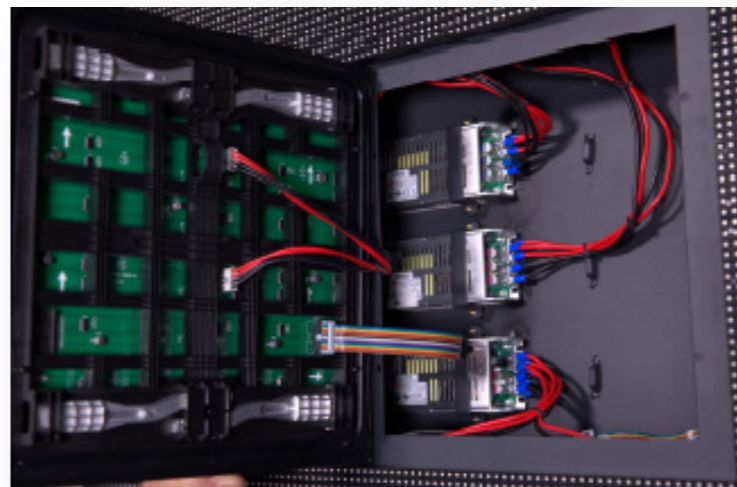

Stage box show[®]
路路娛樂有限公司

StageBox Commercial Outdoor Series

SB
CO
Series

The **SB-MOC** Series has high refresh rate up to 3840Hz. It also has a deep black mask which results in a high contrast ratio.

Very energy efficient, with an energy output lower than 480W per sqm, averaging 200W/sqm.

Super stable structure and with great heat dissipation abilities

Total front service, perfect for wall mounting

Technical Parameters

Model	SOC3	SOC6	SOC8	SOC10
SMD	SMD1921	SMD2727	SMD2727/3535	SMD2727/3535
Pixel Pitch	3.9mm	6.67mm	8mm	10mm
Module size	250 x 250mm	320 x 320mm	320 x 320mm	320 x 320/240mm
Pixel Density	65,536pixels/m ²	22,500pixels/m ²	15,625pixels/m ²	10,000pixels/m ²
Cabinet size	500 x 1000mm	960 x 960mm	960 x 960mm	960 x 960mm
Cabinet weight	27Kg	50Kg	50Kg	50Kg
Refresh rate	3840Hz	3840Hz	3840Hz	3840Hz
Scan mede	8S	6S	5S	2S
Brightness	5500nits	5500nits	5500nits	5500nits
Viewing angle	160/160	160/160	160/160	160/160
Max. power	780W/m ²	480W/m ²	480W/m ²	480W/m ²
Avg. power	400w/m ²	200w/m ²	200w/m ²	200w/m ²
Protection rate	IP65	IP65	IP65	IP65
Service type	Rear/Front	Rear/Front	Rear/Front	Rear/Front

Stage Box Show is a **Macau** business company created in 2018. We are specialized in installations and maintenance of LED walls. **Stage Box Show** is also a LED certified repair center.

From our inception, we have been working with valuable clients from **Macau**, earning their trust and working on large scale projects.